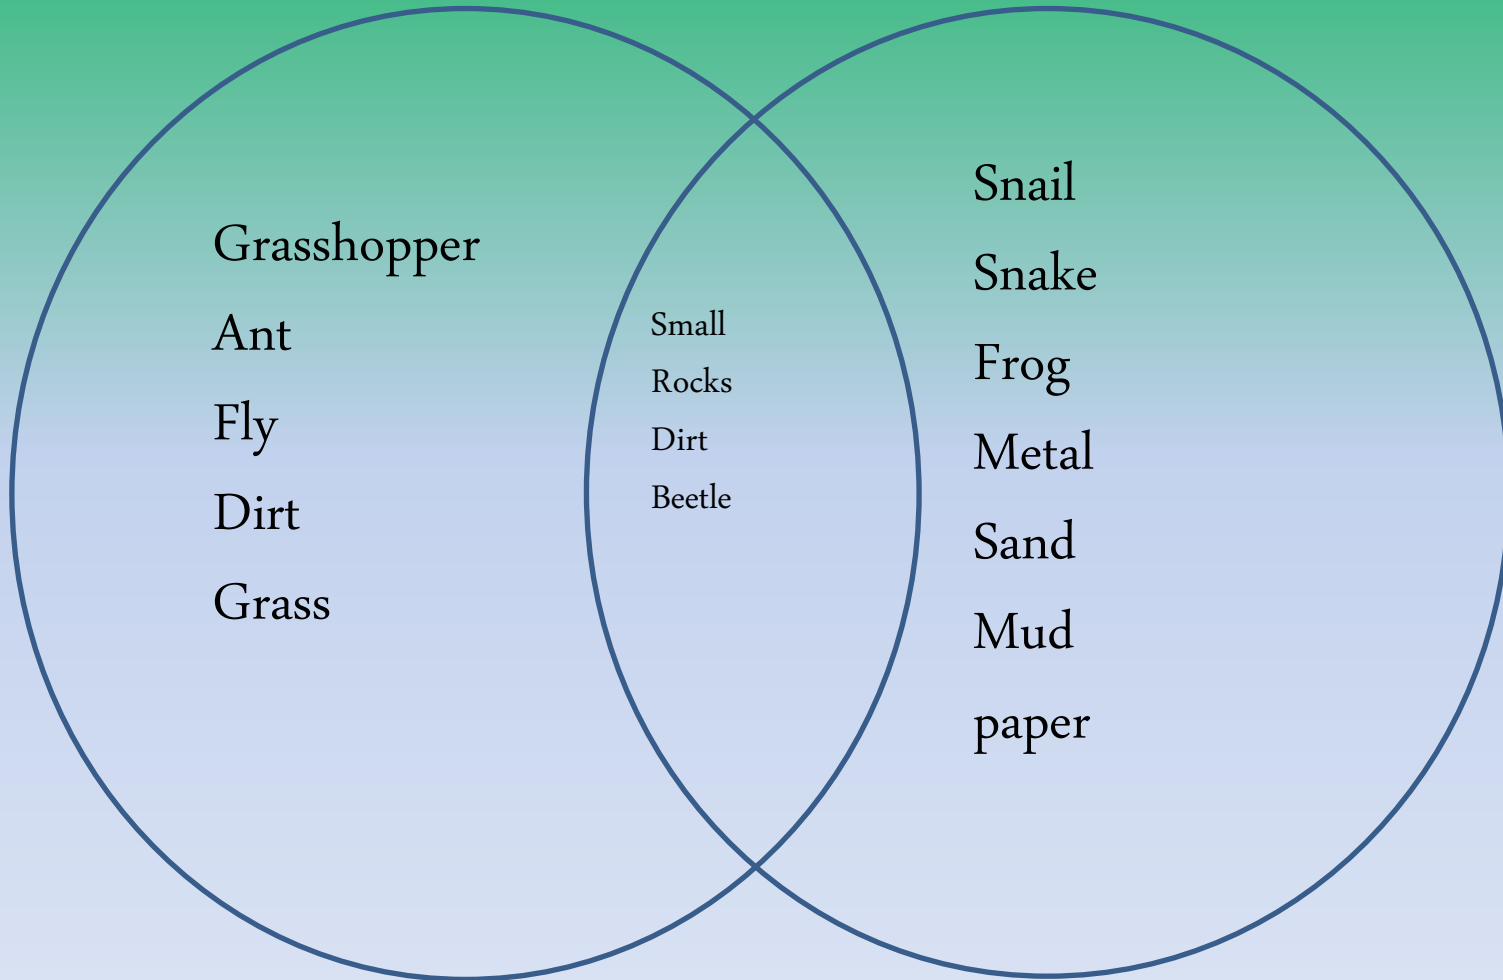

Sutton school is near the city of Canberra but has lots of farms around as well as some Australian bush behind us. We are hot and dry in Summer and can even get snow in winter.

The school we compared our square to was Saratoga. Saratoga is like Sutton. Saratoga is in New York.

Sutton School

Saratoga

Grasshopper

Ant

Fly

Dirt

Grass

Small

Rocks

Dirt

Beetle

Snail

Snake

Frog

Metal

Sand

Mud

paper

We think our squares are different because Saratoga's square had a snake skin and one of our squares had a bone which was small. One of our squares had 2 big patches of grass and they were very big. There were also two ant nests, but one of them was hiding in a patch of grass so we could hardly see it. The other ant nest wasn't hiding in a patch of grass.